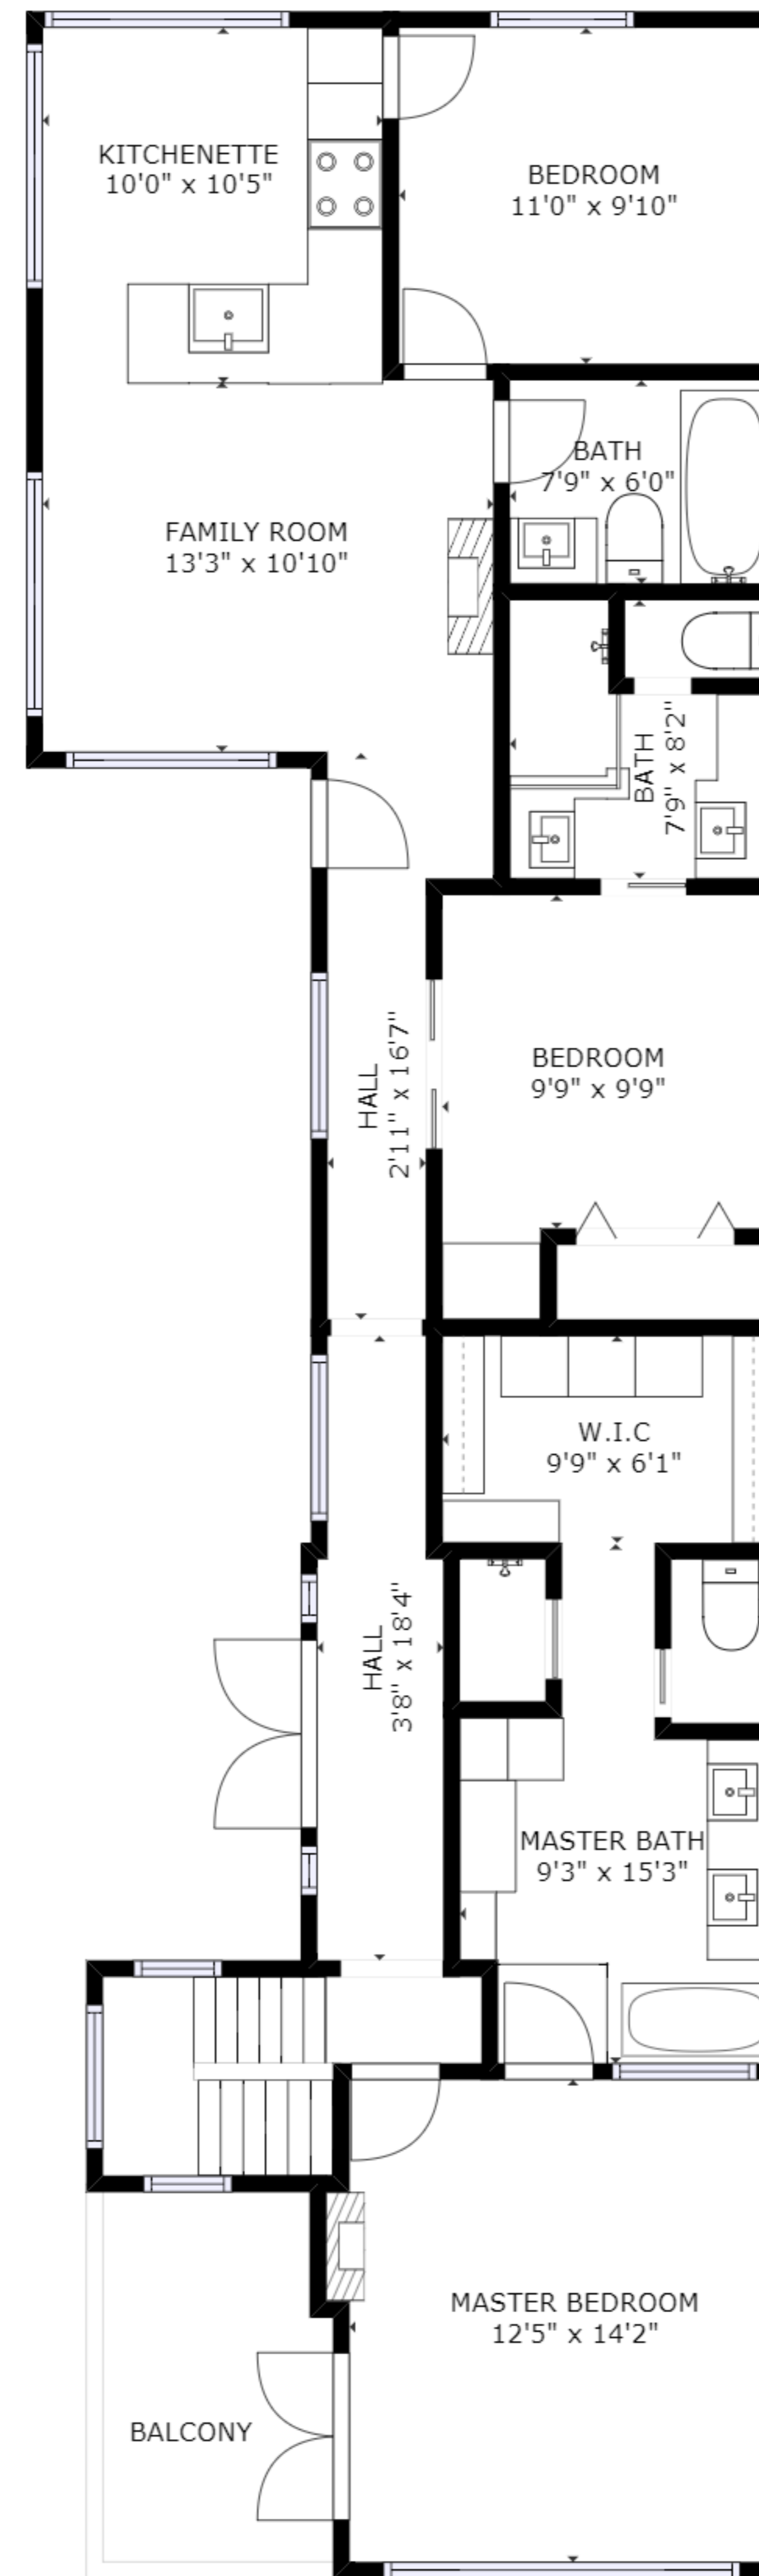

FLOOR 1

FLOOR 2

GROSS INTERNAL AREA

FLOOR 1 : 1058 sq ft, FLOOR 2 : 1190 sq ft

EXCLUDED AREAS : BALCONY: 79 sq ft

PATIO: 175 sq ft

TOTAL: 2248 sq ft

SIZES AND DIMENSIONS ARE APPROXIMATE, ACTUAL MAY VARY.